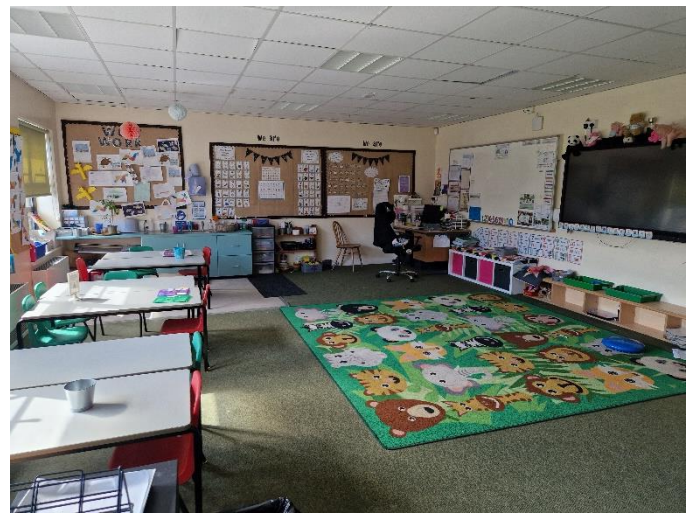

Welcome to Reception

Welcome to Stokenchurch Primary and Nursery School.

Please take a look at your new school and all the exciting areas you can play and learn in when you start at in September.

This is the main reception area.

This is the school hall where you will have lunch, go to assembly and have PE.

This is Alder Class, one of the Reception classrooms.

This is Ash Class, one of the Reception classrooms.

READY RESPECTFUL SAFE RESILIENT CURIOUS CONFIDENT INDEPENDENT SUCCESSFUL